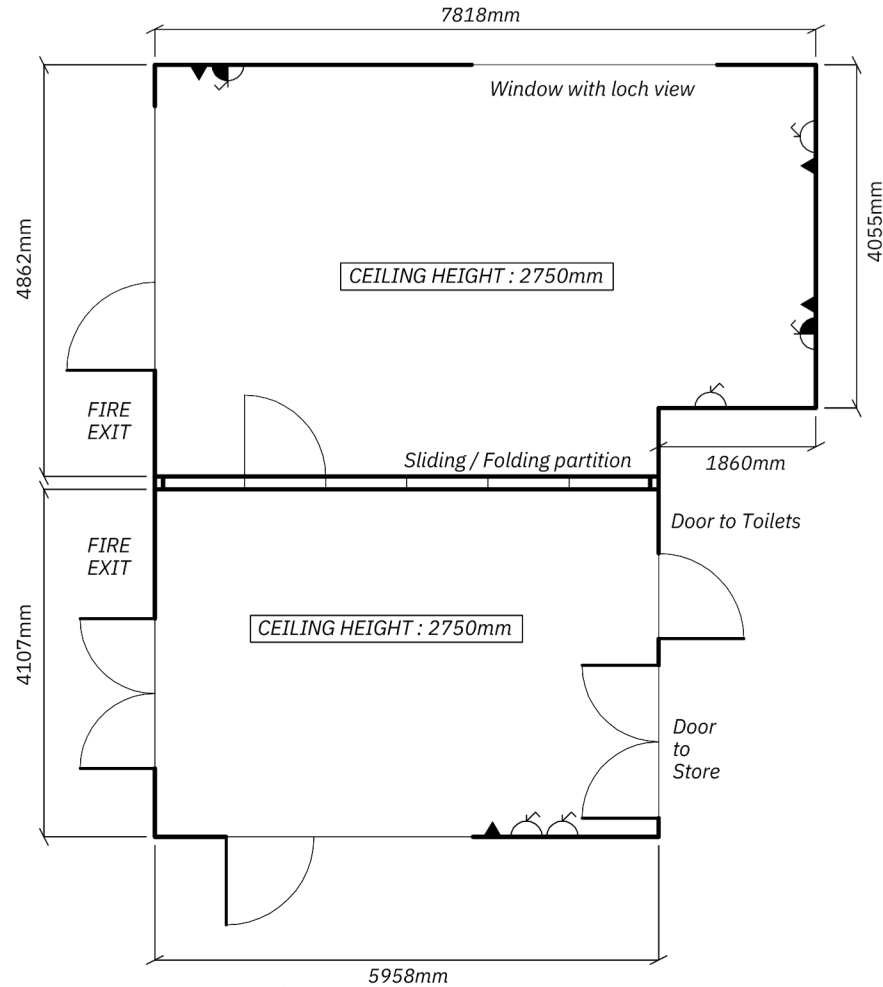

MEETING SPACE FLOORPLAN

ROOM CAPACITY: 40

GOLF IT!

**BIG FEED
FOOD TRUCKS
+ BAR**

-  13A single switched fused CU
-  13A twin ganged switched socket
-  Twin data outlets